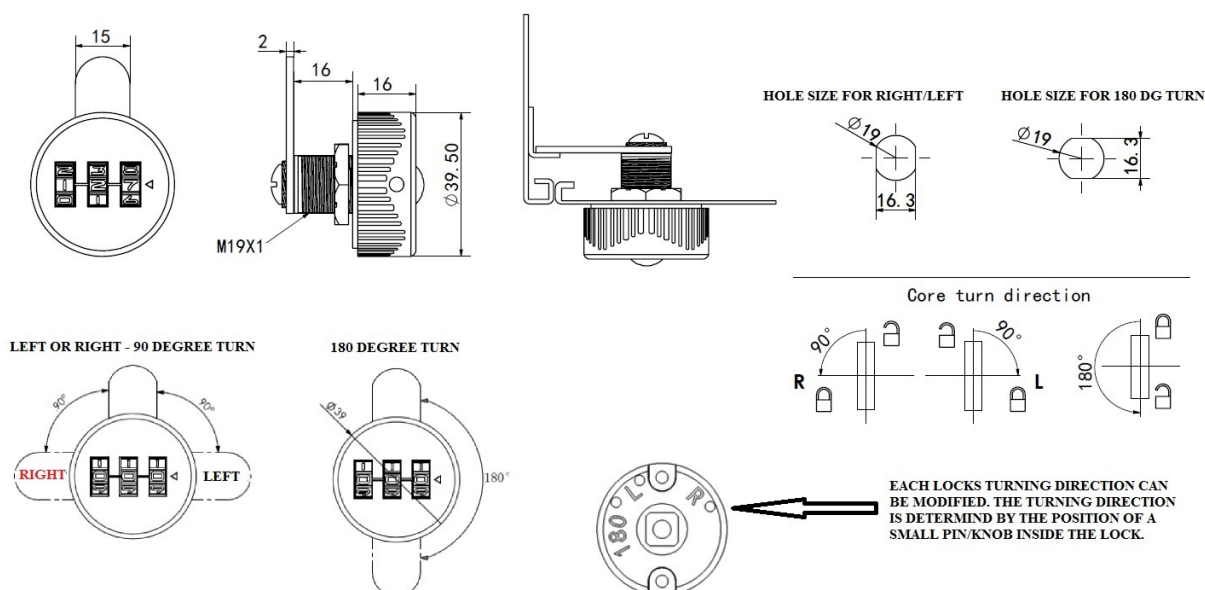

SISO A/S

Mileparken 11
DK-2740 Skovlunde
Denmark
VAT: DK 24786013

Phone +45 45 830 900

www.siso.dk
siso@siso.dk

Danske Bank
Nytorv Branch
Copenhagen
SWIFT: DABADKKK

Account no.
4180 3112 112936
IBAN Account
DK7230003112112936